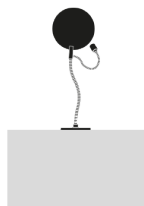

Type lampe à poser

Materials waxed rough iron base, flex, aluminium disc (Ø 30 cm)

Colour combinations disc lined with gold coloured leaf / waxed rough iron base / brass flex
 disc lined with silver coloured leaf / waxed rough iron base / nickel flex
 disc lined with copper coloured leaf / waxed rough iron base / brass flex

Light source LED bulb GU4 12V 1x3,5W / energy class A / lumen 140 / K 2700 / CRI 80
[source lumineuse enregistrée EPREL, cliquez ici](#)

Power supply driver 12V 110V or 240V with on/off

Dimensions

base 21×21 cm,
disc Ø 30 cm,
H max 85 cm