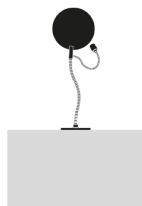

Type lampe à poser

Materials waxed rough iron base, flex, aluminium disc (Ø 30 cm)

Colour combinations disc lined with gold coloured leaf / waxed rough iron base / brass flex
 disc lined with silver coloured leaf / waxed rough iron base / nickel flex
 disc lined with copper coloured leaf / waxed rough iron base / brass flex

Light source LED bulb GU4 12V 1x3,5W / energy class A / lumen 140 / K 2700 / CRI 80
[source lumineuse enregistrée **EPREL**, cliquez ici](#)

Power supply driver 12V 110V or 240V with on/off

Dimensions

base 21×21 cm,
disc Ø 30 cm,
H max 85 cm