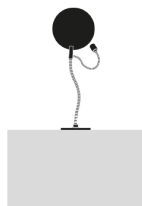

Type	lampe à poser
Materials	waxed rough iron base, flex, aluminium disc (Ø 30 cm)
Colour combinations	disc lined with gold coloured leaf / waxed rough iron base / brass flex disc lined with silver coloured leaf / waxed rough iron base / nickel flex disc lined with copper coloured leaf / waxed rough iron base / brass flex
Light source	LED bulb GU4 12V 1x3,5W / energy class A / lumen 140 / K 2700 / CRI 80 source lumineuse enregistrée EPREL, cliquez ici
Power supply	driver 12V 110V or 240V with on/off

Dimensions

base 21×21 cm,
disc Ø 30 cm,
H max 85 cm

Order code

LOLG gold
LOLS silver
LOLC copper

CATELLANI & SMITH SRL
VIA CIMITERO 1/A, 24020 VILLA DI SERIO, BG
CAP. SOC. € 500.000 I.V. CF, P.IVA E REG. IMPR. BG IT02656220163,
RIPRODUZIONE RISERVATA © CATELLANI & SMITH