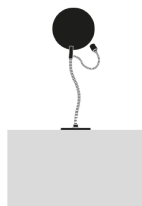

Type lampe à poser

Materials waxed rough iron base, flex, aluminium disc (Ø 30 cm)

Colour combinations disc lined with gold coloured leaf / waxed rough iron base / brass flex
 disc lined with silver coloured leaf / waxed rough iron base / nickel flex
 disc lined with copper coloured leaf / waxed rough iron base / brass flex

Light source LED bulb GU4 12V 1x3,5W / energy class A / lumen 140 / K 2700 / CRI 80
[source lumineuse enregistrée EPREL, cliquez ici](#)

Power supply driver 12V 110V or 240V with on/off

Dimensions

base 21×21 cm,
disc Ø 30 cm,
H max 85 cm