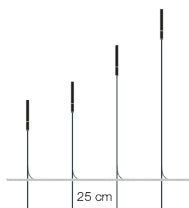

## Dimensiones

cilindro con supporto  
Ø 1,5 x H 21 cm  
Alt. total 65 cm (cable 255 cm)  
Alt. total 80 cm (cable 240 cm)  
Alt. total 110 cm (cable 210 cm)  
Alt. total 140 cm (cable 180 cm)

---