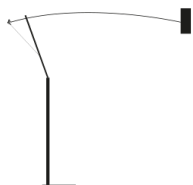

Light source

downwards: COB LED 1x15W / rated output 15W / energy class D / lumen 2187 / K 2700 / CRI 80

[**EPREL** registered light source, click here](#)

upwards: LED 1x1W / rated output 1W / energy class D / lumen 140 / K 2700 / CRI 85

[**EPREL** registered light source, click here](#)

Power supply

110-240V* - plug driver
double switching on the base
push dimmer (red button - COB LED directed downwards) / on/off (black button - LED with dichroic filter directed upwards)

* The plug driver 110-240V is supplied with the electrical plug suitable for the market of reference only. Please specify in stage of order if the destination of the product differs from your standard.

Dimensions

base 40×40 cm
light H min. 187 cm / max 238 cm ca.
ledge 200 cm ca.

Order code

ETRBIG colourful / primary colours
ETRBIGB black
ETRBIGW white