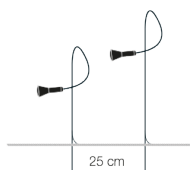

Type	standing lamp
Materials and colours	natural brass stem and details, glass lens NOTE: the stems of the Syphaduepassi are made of brass, therefore suitable for outdoor use, but not immersion proof.
Light source	LED bulb G4 12Vdc 1x0,8W / rated output 0.8W / energy class F / lumen 67 / K 2700 / CRI 80 / protection grade IP65 <u>EPREL registered light source, click here</u> NOTE: IP specifics - lamp holder IP65 (not protected against immersion); wires and connectors IP68; not resistant to salt fog.
Power supply	12Vdc driver not included

Dimensions

H tot. 45 cm, cable 225 cm

H tot. 75 cm, cable 195 cm

Order code

SYD45 H 45 cm

SYD75 H 75 cm

Accessories for gel box system

ED6 driver 10W 12Vdc 220-240V IP67 not dimmable (max 9 lamps)

MB1 mini gel box IP68 (max 2 connections, connector included)

MB2 mini gel box IP68 (max 6 connections, connector included)

KP1 extension kit 5 mt with mini gel box IP68 (max 1 lamp)

Accessories for quick connectors system