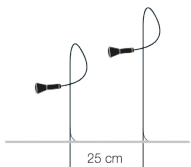

Type	standing lamp
Materials and colours	natural brass stem and details, glass lens NOTE: the stems of the Syphaduepassi are made of brass, therefore suitable for outdoor use, but not immersion proof. On request we can supply stems suitable for this kind of installation into water.
Light source	LED bulb G4 12V DC 1x1,5W / energy class A+ / lumen 150 / K 2700 / CRI 85 / protection grade IP65 NOTE: IP specifics - lamp holder IP65 (not protected against immersion); wires and connectors IP68; drivers IP67; IP average rate of the lamp 44.
Power supply	12V DC transformer not included

Dimensions

H tot. 45 cm, cable 225 cm

H tot. 75 cm, cable 195 cm

Order code

SYD45 H 45 cm

SYD75 H 75 cm

Accessories for gel box system

ED6 driver 10W 12V DC 220-240V IP67 not dimmable (max 9 lamps)

MB1 mini gel box IP68 (max 2 connections, connector included)

MB2 mini gel box IP68 (max 6 connections, connector included)

KP1 extension kit 5 mt with mini gel box IP68 (max 1 lamp)

Accessories for quick connectors system