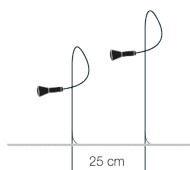

<b>Type</b>	standing lamp
<b>Materials and colours</b>	natural brass stem and details, glass lens  NOTE: the stems of the Syphaduepassi are made of brass, therefore suitable for outdoor use, but not immersion proof.
<b>Light source</b>	LED bulb G4 12Vdc 1x0,8W / rated output 0.8W / energy class F / lumen 67 / K 2700 / CRI 80 / protection grade IP65  <b><u>EPREL registered light source, click here</u></b> NOTE: IP specifics - lamp holder IP65 (not protected against immersion); wires and connectors IP68; not resistant to salt fog.
<b>Power supply</b>	12Vdc driver not included

## Dimensions

H tot. 45 cm, cable 225 cm

H tot. 75 cm, cable 195 cm

---

### Order code

SYD45 H 45 cm

SYD75 H 75 cm

---