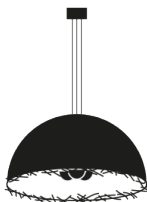

Type pendant lamp

Materials white varnished metal base, fiberglass shade

Light source Ø 40/60 cm
LED bulb E27 230V 1x7,5W with silver crown / energy class F / lumen 810 / K 2700 / CRI 82 / IGBT/Triac dimmable

Ø 80/100 cm
LED bulb E27 230V 3x7,5W with silver crown / energy class F / lumen 2430 / K 2700 / CRI 82 / IGBT/Triac dimmable

EPREL registered light source, [click here](#)

Power supply 110V (bulb not supplied)-240V

Dimensions

hemisphere Ø 40/60 cm
base Ø 8x4 cm
susp. cable 170 cm
to be cut to size

hemisphere Ø 80/100 cm
base Ø 8x5,5 cm
susp. cable 170 cm
to be cut to size

Order code Ø 40/60 cm

PK494LWG Ø 40 / gold/ext. white
PK494LWS Ø 40 / silver/ext. white
PK496LWG Ø 60 / gold/ext. white
PK496LWS Ø 60 / silver/ext. white

Order code Ø 80/100 cm

PK498LWG Ø 80 / gold/ext. white
PK498LWS Ø 80 / silver/ext. white
PK4910LWG Ø 100 / gold/ext. white
PK4910LWS Ø 100 / silver/ext. white