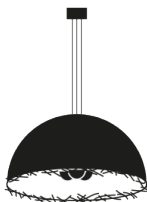

Type pendant lamp

Materials white varnished metal base, fiberglass shade

Light source Ø 40/60 cm
LED bulb E27 230V 1x7,5W with silver crown / energy class F / lumen 810 / K 2700 / CRI 82 / IGBT/Triac dimmable

Ø 80/100 cm
LED bulb E27 230V 3x7,5W with silver crown / energy class F / lumen 2430 / K 2700 / CRI 82 / IGBT/Triac dimmable

EPREL registered light source, click here

Power supply 110V (bulb not supplied)-240V

Dimensions

hemisphere Ø 40/60 cm
base Ø 8x4 cm
susp. cable 170 cm
to be cut to size

hemisphere Ø 80/100 cm
base Ø 8x5,5 cm
susp. cable 170 cm
to be cut to size

Order code Ø 40/60 cm

PK494LWG Ø 40 / gold/ext. white
PK494LWS Ø 40 / silver/ext. white
PK496LWG Ø 60 / gold/ext. white
PK496LWS Ø 60 / silver/ext. white

Order code Ø 80/100 cm

PK498LWG Ø 80 / gold/ext. white
PK498LWS Ø 80 / silver/ext. white
PK4910LWG Ø 100 / gold/ext. white
PK4910LWS Ø 100 / silver/ext. white