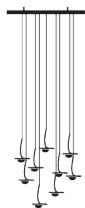

Type	pendant lamp
Materials and colours	satin steel base, blue cables, nickel-plated copper curls, removable glass lens
Light source	interchangeable LED 1x1,1W 24V cad. / rated output 1,1W cad. / energy class G / lumen 63 cad. / K 2700 / CRI 90 EPREL registered light source, click here
Power supply	220-240V constant voltage LED driver 24V Triac dimmable (110V available DALI dimmable)

Dimensions

6/9/12 LED
base 30×30 cm
H tot. 120 cm not adjustable
lens Ø 32 mm

Available on request with bases of different sizes and finishes,
with a variable number of pendants and custom heights.

Order code