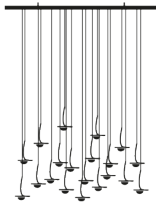

Type	pendant lamp
Materials and colours	satin steel base, blue wires, nickel-plated copper curls, removable glass lens
Light source	interchangeable LED 1x1,1W 24V cad. / rated output 1,1W each pendant / energy class G / lumen 63 cad. / K 2700 / CRI 90 EPREL registered light source, click here
Power supply	constant voltage LED 24V driver 110V or 240V / IGBT/Triac dimmable

Dimensions

15/20/24 LED
base 150×30 or 60×60 cm
H tot. 120 cm not adjustable,
lens Ø 32 mm

Available on request with bases of different sizes and finishes,
with a variable number of pendants and custom heights.

Order code

JO15QLVO	15 LED / base 60x60 cm
JO20QLVO	20 LED / base 60x60 cm
JO24QLVO	24 LED / base 60x60 cm
JO15RLVO	15 LED / base 150x30 cm
JO20RLVO	20 LED / base 150x30 cm
JO24RLVO	24 LED / base 150x30 cm