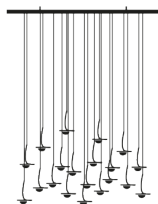

Type	pendant lamp
Materials and colours	satin steel base, blue wires, nickel-plated copper curls, removable glass lens
Light source	interchangeable LED 1x1,1W 24V cad. / rated output 1,1W each pendant / energy class G / lumen 63 cad. / K 2700 / CRI 90 <u>EPREL registered light source, click here</u>
Power supply	constant voltage LED 24V driver 110V or 240V / IGBT/Triac dimmable

Dimensions

15/20/24 LED
base 150×30 or 60×60 cm
H tot. 120 cm not adjustable,
lens Ø 32 mm

Available on request with bases of different sizes and finishes,
with a variable number of pendants and custom heights.

Order code

JO15QLVO	15 LED / base 60x60 cm
JO20QLVO	20 LED / base 60x60 cm
JO24QLVO	24 LED / base 60x60 cm
JO15RLVO	15 LED / base 150x30 cm
JO20RLVO	20 LED / base 150x30 cm
JO24RLVO	24 LED / base 150x30 cm