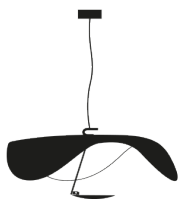

Type	pendant lamp
Materials	aluminium shade and disc, metal rod and base
Colour combinations	<p>black/gold leaf shade / black rod / gold leaf disc / black base</p> <p>black/copper leaf shade / black rod / copper leaf disc / black base</p> <p>white/white shade / gold rod / white varnished disc / white base</p> <p>white/gold leaf shade / satin rod / white varnished disc / white base</p> <p>white/white shade / satin rod / white varnished disc / white base</p> <p>white/white shade / white rod / white varnished disc / white base</p>
Light source	<p>LED board 1x15W @230V / rated output 15W / energy class F / lumen 1550 / K 2700 / CRI 80</p> <p>EPREL registered light source, click here</p> <p>(@110V: LED board 1x14W / rated output 14W / energy class A+ / lumen 1540 / K 2700 / CRI 80)</p>

Power supply

110V or 230V

Dimensions

base Ø 9×3,5 cm
suspension cable 170 cm
to be cut to size
shade Ø 60 cm ca.
H 30 cm ca.
swiveling disc Ø 17 cm

Order code

LS13	black/gold / black
LS14	black/copper / black
LS15	white / gold
LS16	white/gold / satin
LS18	white / satin
LS110	white / white