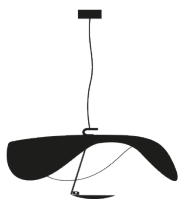

| | |
|----------------------------|--|
| Type | pendant lamp |
| Materials | aluminium shade and disc, metal rod and base |
| Colour combinations | <p>black/gold leaf shade / black rod / gold leaf disc / black base</p> <p>black/copper leaf shade / black rod / copper leaf disc / black base</p> <p>white/white shade / gold rod / white varnished disc / white base</p> <p>white/gold leaf shade / satin rod / white varnished disc / white base</p> <p>white/white shade / satin rod / white varnished disc / white base</p> <p>white/white shade / white rod / white varnished disc / white base</p> |
| Light source | <p>LED board 1x15W @230V / rated output 15W / energy class F / lumen 1550 / K 2700 / CRI 80</p> <p>EPREL registered light source, click here</p> <p>(@110V: LED board 1x14W / rated output 14W / energy class A+ / lumen 1540 / K 2700 / CRI 80)</p> |

Power supply110V or 230V

Dimensions

base Ø 9×3,5 cm
suspension cable 170 cm
to be cut to size
shade Ø 60 cm ca.
H 30 cm ca.
swiveling disc Ø 17 cm

Order code

| | |
|-------|----------------------|
| LS13 | black/gold / black |
| LS14 | black/copper / black |
| LS15 | white / gold |
| LS16 | white/gold / satin |
| LS18 | white / satin |
| LS110 | white / white |