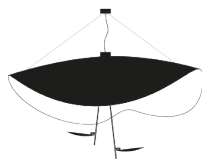

<b>Type</b>	pendant lamp
<b>Materials</b>	fiberglass shade, aluminium discs, metal rods and bases
<b>Colour combinations</b>	black/gold leaf shade / black rods / gold leaf discs / black bases black/copper leaf shade / black rods / copper leaf discs / black bases white/white shade / gold rods / white varnished discs / white bases white/gold leaf shade / satin rods / white varnished discs / white bases white/white shade / satin rods / white varnished discs / white bases
<b>Light source</b>	LED board 2x15W @230V / rated output 30W / energy class F / lumen 3100 / K 2700 / CRI 80  <b><u><a href="#">EPREL registered light source, click here</a></u></b> (@110V: LED board 2x14W / rated output 28W / energy class A+ / lumen 3080 / K 2700 / CRI 80)
<b>Power supply</b>	110V or 230V

## Dimensions

bases  $\emptyset$  9x3,5 cm  
suspension cable 120 cm  
to be cut to size  
shade  $\emptyset$  100 cm ca.  
H 53 cm ca.  
swiveling discs  $\emptyset$  17 cm

---