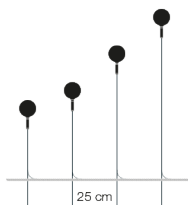

Designer	Maurizio Quagnale in collaboration with Catellani & Smith Products Development Team
Type	standing lamp
Materials	transparent or irregular glass sphere with black varnished metal stem and brass details NOTE: the stems of the Syphasfera collection are made of metal protected for outdoor with black coloured varnish.
Light source	LED bulb G4 12Vdc 1x0,8W / rated output 0,8W / energy class G / lumen 69 / K 2700 / CRI 80 / protection grade IP65 <u>EPREL registered light source, click here</u> NOTE: IP specifics - lamp holder IP65 (not protected against immersion); wires and connectors IP68; not resistant to salt fog.
Power supply	12Vdc driver not included

Dimensions

sphere Ø 8 cm
H tot. 60 cm (cable 255 cm)
H tot. 75 cm (cable 240 cm)
H tot. 105 cm (cable 210 cm)
H tot. 135 cm (cable 180 cm)

Order code

SYF60	H 60 cm / glass
SYF60I	H 60 cm / irregular glass
SYF75	H 75 cm / glass
SYF75I	H 75 cm / irregular glass
SYF105	H 105 cm / glass
SYF105I	H 105 cm / irregular glass
SYF135	H 135 cm / glass
SYF135I	H 135 cm / irregular glass