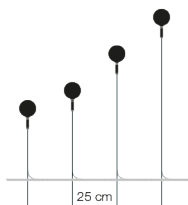

<b>Designer</b>	Maurizio Quagnale in collaboration with Catellani & Smith Products Development Team
<b>Type</b>	standing lamp
<b>Materials</b>	transparent or irregular glass sphere with black varnished metal stem and brass details  NOTE: the stems of the Syphasfera collection are made of metal protected for outdoor with black coloured varnish.
<b>Light source</b>	LED bulb G4 12Vdc 1x0,8W / rated output 0,8W / energy class G / lumen 69 / K 2700 / CRI 80 / protection grade IP65  <b><u>EPREL registered light source, click here</u></b> NOTE: IP specifics - lamp holder IP65 (not protected against immersion); wires and connectors IP68; not resistant to salt fog.
<b>Power supply</b>	12Vdc driver not included

## Dimensions

sphere Ø 8 cm  
H tot. 60 cm (cable 255 cm)  
H tot. 75 cm (cable 240 cm)  
H tot. 105 cm (cable 210 cm)  
H tot. 135 cm (cable 180 cm)

## Order code

SYF60	H 60 cm / glass
SYF60I	H 60 cm / irregular glass
SYF75	H 75 cm / glass
SYF75I	H 75 cm / irregular glass
SYF105	H 105 cm / glass
SYF105I	H 105 cm / irregular glass
SYF135	H 135 cm / glass
SYF135I	H 135 cm / irregular glass