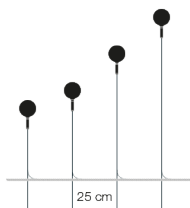

<b>Designer</b>	Maurizio Quagnale in collaboration with Catellani & Smith Products Development Team
<b>Type</b>	standing lamp
<b>Materials</b>	transparent or irregular glass sphere with black varnished metal stem and brass details  NOTE: the stems of the Syphasfera collection are made of metal protected for outdoor with black coloured varnish.
<b>Light source</b>	LED bulb G4 12Vdc 1x0,8W / rated output 0,8W / energy class G / lumen 69 / K 2700 / CRI 80 / protection grade IP65  <b><u>EPREL registered light source, click here</u></b> NOTE: IP specifics - lamp holder IP65 (not protected against immersion); wires and connectors IP68; not resistant to salt fog.
<b>Power supply</b>	12Vdc driver not included

## Dimensions

sphere  $\varnothing$  8 cm  
H tot. 60 cm (cable 255 cm)  
H tot. 75 cm (cable 240 cm)  
H tot. 105 cm (cable 210 cm)  
H tot. 135 cm (cable 180 cm)

## Order code

SYF60	H 60 cm / glass
SYF60I	H 60 cm / irregular glass
SYF75	H 75 cm / glass
SYF75I	H 75 cm / irregular glass
SYF105	H 105 cm / glass
SYF105I	H 105 cm / irregular glass
SYF135	H 135 cm / glass
SYF135I	H 135 cm / irregular glass