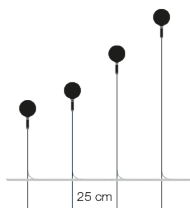

NOTE: the stems of the Syphasfera collection are made of metal protected for outdoor with black coloured varnish.

Light source

LED bulb G4 12Vdc 1x0,8W / rated output 0,8W / energy class G / lumen 69 / K 2700 / CRI 80 / protection grade IP65

Dimensions

sphere \varnothing 8 cm
H tot. 60 cm (cable 255 cm)
H tot. 75 cm (cable 240 cm)
H tot. 105 cm (cable 210 cm)
H tot. 135 cm (cable 180 cm)

Order code

SYF60	H 60 cm / glass
SYF60I	H 60 cm / irregular glass
SYF75	H 75 cm / glass
SYF75I	H 75 cm / irregular glass
SYF105	H 105 cm / glass
SYF105I	H 105 cm / irregular glass
SYF135	H 135 cm / glass
SYF135I	H 135 cm / irregular glass