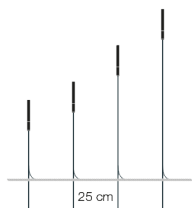

<b>Designer</b>	Maurizio Quagnale in collaboration with Catellani & Smith Products Development Team
<b>Type</b>	standing lamp
<b>Materials and colours</b>	opaline glass cylinder with metal black varnished stem  NOTE: the stems of the Syphasera collection are made of metal protected for outdoor with black coloured varnish.
<b>Light source</b>	LED bulb G4 12Vdc 1x0,8W / energy class F / lumen 67 / K 2700 / CRI 80 / protection grade IP65  <b>EPREL</b> registered light source, <a href="#">click here</a> NOTE: IP specifics - lamp holder IP65 (not protected against immersion); wires and connectors IP68; not resistant to salt fog.
<b>Power supply</b>	12Vdc driver not included

## Dimensions

cylinder with holder  
Ø 1,5 x H 21 cm  
H tot. 65 cm (cable 255 cm)  
H tot. 80 cm (cable 240 cm)  
H tot. 110 cm (cable 210 cm)  
H tot. 140 cm (cable 180 cm)

---

### Order code

SYS65 H 65 cm  
SYS80 H 80 cm  
SYS110 H 110 cm  
SYS140 H 140 cm

---