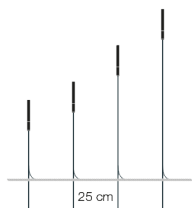

Designer	Maurizio Quagnale in collaboration with Catellani & Smith Products Development Team
Type	standing lamp
Materials and colours	opaline glass cylinder with metal black varnished stem NOTE: the stems of the Syphasera collection are made of metal protected for outdoor with black coloured varnish.
Light source	LED bulb G4 12Vdc 1x0,8W / energy class F / lumen 67 / K 2700 / CRI 80 / protection grade IP65 EPREL registered light source, click here NOTE: IP specifics - lamp holder IP65 (not protected against immersion); wires and connectors IP68; not resistant to salt fog.
Power supply	12Vdc driver not included

Dimensions

cylinder with holder
Ø 1,5 x H 21 cm
H tot. 65 cm (cable 255 cm)
H tot. 80 cm (cable 240 cm)
H tot. 110 cm (cable 210 cm)
H tot. 140 cm (cable 180 cm)

Order code

SYS65 H 65 cm
SYS80 H 80 cm
SYS110 H 110 cm
SYS140 H 140 cm