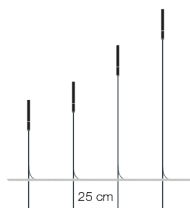

Designer	Maurizio Quargnale in collaboration with Catellani & Smith Products Development Team
Type	standing lamp
Materials and colours	<p>opaline glass cylinder with metal black varnished stem</p> <p>NOTE: the stems of the Syphasera collection are made of metal protected for outdoor with black coloured varnish. In case of installation into water, we recommend a version available on request designed for this kind of projects and requests.</p>
Light source	<p>LED bulb G4 12V DC 1x max 1W / energy class F / lumen 67 / K 2700 / CRI 80 / protection grade IP65</p> <p>NOTE: IP specifics - lamp holder IP65 (not protected against immersion); wires and connectors IP68.</p>
Power supply	12Vdc driver not included

Dimensions

cylinder with holder
Ø 1,5 x H 21 cm
H tot. 65 cm (cable 255 cm)
H tot. 80 cm (cable 240 cm)
H tot. 110 cm (cable 210 cm)
H tot. 140 cm (cable 180 cm)

Order code

SYS65 H 65 cm
SYS80 H 80 cm
SYS110 H 110 cm
SYS140 H 140 cm