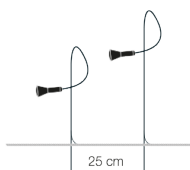

**Light source**

LED bulb G4 12V DC 1x1,5W / energy class A+ / lumen 150 / K 2700 / CRI 85 / protection grade IP65

NOTE: IP specifics - lamp holder IP65 (not protected against immersion); wires and connectors IP68; drivers IP67; IP average rate of the lamp 44.

## Dimensions

H tot. 45 cm, cable 225 cm

H tot. 75 cm, cable 195 cm

---

### Order code

SYD45 H 45 cm

SYD75 H 75 cm

---